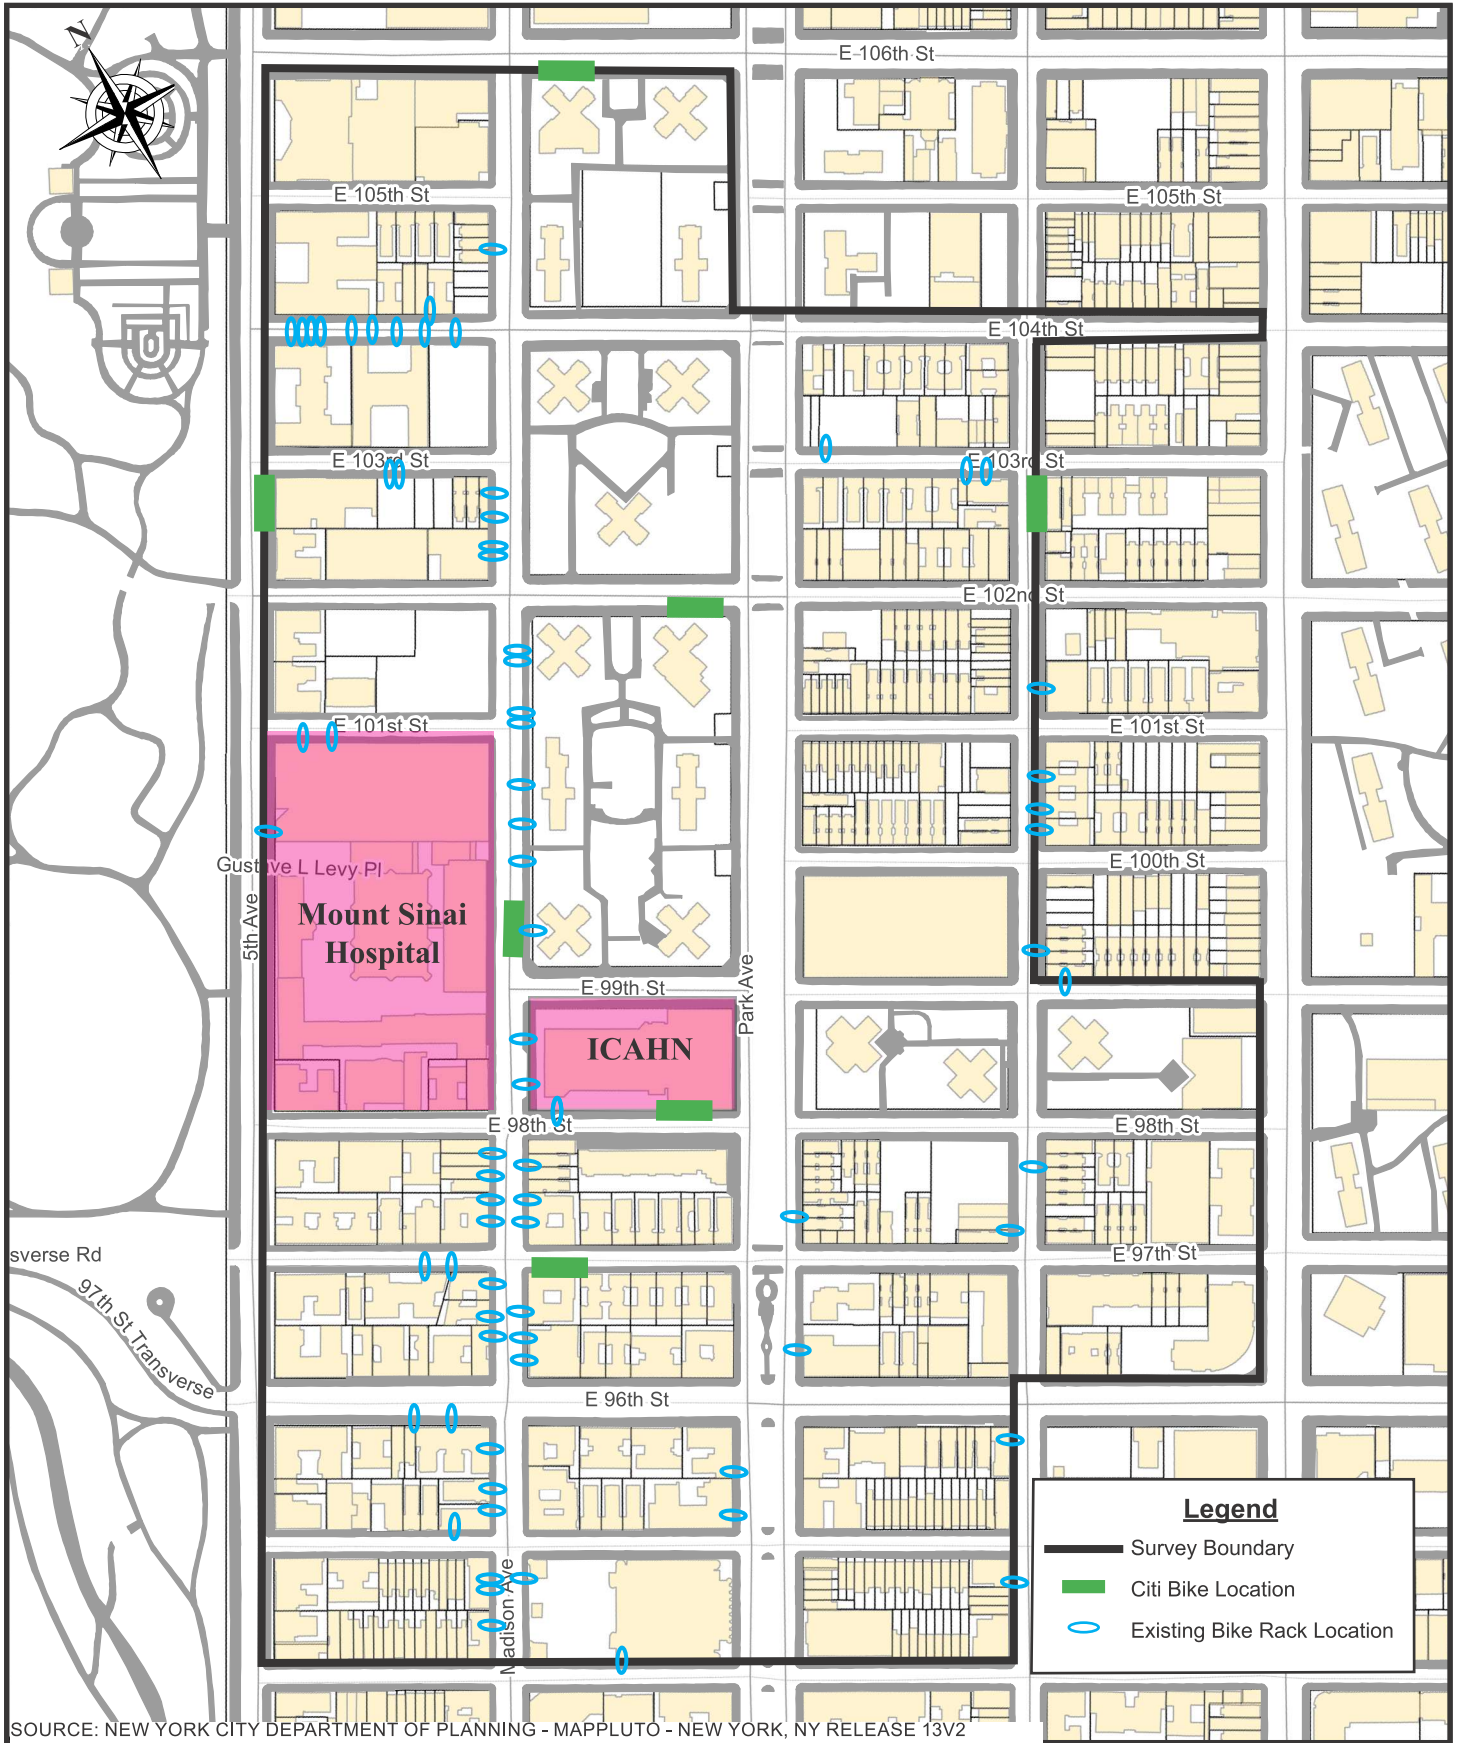

Mount Sinai Hospital			
Location	# of Bike Racks	# of Bikes	Citi Bike Docks*
E 104th St Btwn 5th and Madison Ave	10	20	0
Madison Ave Btwn E 105th and E 104th	1	2	0
E 103rd St Btwn 5th and Madison Ave	2	4	0
5th avenue Btwn 103rd and 102nd St	0	0	30
Madison Ave Btwn E 103rd and E 102nd St	4	8	0
Madison Ave Btwn E 102nd and E 99th St	8	16	32
E 101st St Btwn 5th and Madison Ave	2	4	0
5th Avenue Btwn E 101st and E 98th St	1	2	0
Madison Ave Btwn E 99th and E 98th St	2	4	0
Madison Ave Btwn E 98th and E 97th St	7	14	0
Madison Ave Btwn E 97th and E 96th St	6	12	0
E 97th St Btwn 5th and Madison Ave	2	4	0
Madison Ave Btwn E 96th and E 95th St	3	6	0
E 96th St Btwn 5th and Madison Ave	2	4	0
E 9th Ave Btwn 5th and Madison Ave	1	2	0
Madison Ave Btwn E 95th and E 94th Ave	4	8	0
E 106th St Btwn Madison and Park Ave	0	0	33
E 102nd St Btwn Madison and Park Ave	0	0	31
E 98th St Btwn Madison and Park Ave	1	2	24
Park Ave Btwn E 98th and E 97th St	1	2	0
Park Ave Btwn E 97th and E 96th St	1	2	0
Park Ave Btwn E 96th and E 95th St	2	4	0
E 97th St Btwn Madison and Park Ave	0	0	35
E 94th St Btwn Madison and Park Ave	1	2	0
E 103rd St Btwn Park and Lexington Ave	3	6	0
Lexington Ave Btwn E 103rd and E 102nd St	0	0	33
Lexington Ave Btwn E 102nd and E 101st St	1	2	0
Lexington Ave Btwn E 101st and E 100th St	3	6	0
Lexington Ave Btwn E 100th and E 99th St	1	2	0
E 99th St Btwn Lexington and 3rd Ave	1	2	0
Lexington Ave Btwn E 98th and E 97th St	2	4	0
Lexington Ave Btwn E 96th and E 95th St	1	2	0
Lexington Ave Btwn E 9th and E 94th St	1	2	0
Total	74	148	218

* The total number of total slots per location, there may be less bikes available.

SOURCE: NEW YORK CITY DEPARTMENT OF PLANNING - MAPPLUTO - NEW YORK, NY RELEASE 13V2

MOUNT SINAI HOSPITAL
 1 GUSTAVE L. LEVY PLACE
 NEW YORK, NY 10029
 SITE LOCATION MAP