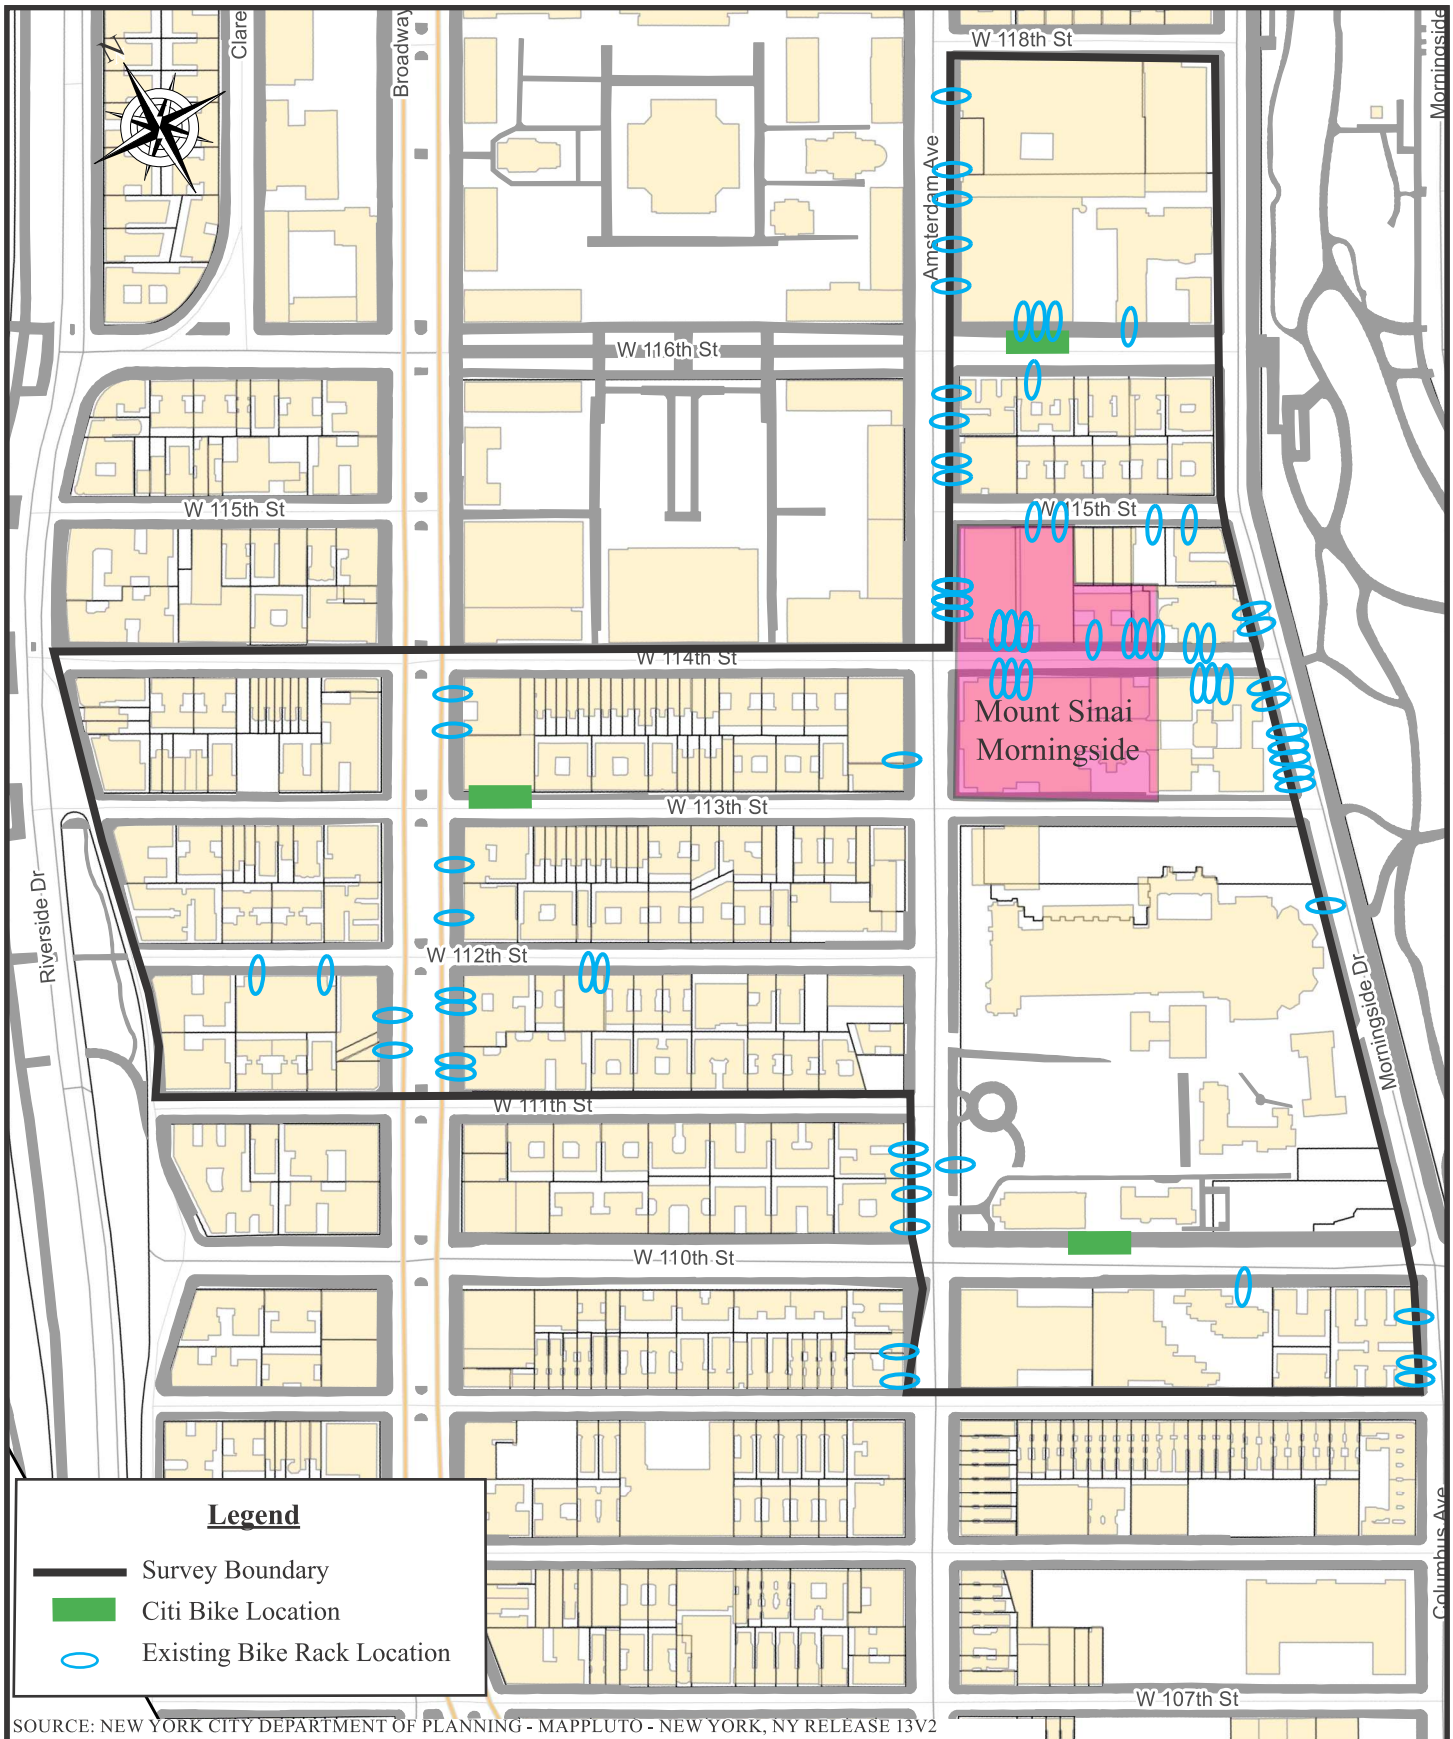

Mount Sinai Morningside

Location	# of Bike Racks	# of Bikes	Citi Bike Stations
W 112th St Btwn Riverside and Broadway	2	4	0
Broadway Btwn W 114th and W 113th St	2	4	0
Broadway Btwn W 113th and W 112th St	2	4	0
Broadway Btwn W 112th and W 111th St	3	6	0
W 112th St Btwn Broadway and Amsterdam	2	4	0
W 113th St Btwn Broadway and Amsterdam	0	0	36
Amsterdam Ave Btwn W 118th and W 116th St	5	10	0
Amsterdam Ave Btwn W 116th and W 115th St	4	8	0
Amsterdam Ave Btwn W 115th and W 114th St	3	6	0
Amsterdam Ave Btwn W 114th and W 113th St	1	2	0
Amsterdam Ave Btwn W 111th and W 110th St	5	10	0
Amsterdam Ave Btwn W 110th and W 109th St	2	4	0
W 116th St Btwn Amsterdam and Morningside	5	10	42
W 115th St Btwn Amsterdam and Morningside	4	8	0
W 114th St Btwn Amsterdam and Morningside	15	30	0
W 110th St Btwn Amsterdam and Morningside	1	2	43
Morningside Dr Btwn W 116th and W 115th St	1	2	0
Morningside Dr Btwn W 115th and W 114th St	2	4	0
Morningside Dr Btwn W 114th and W 113th St	7	14	0
Morningside Dr Btwn W 113th and W 110th St	1	2	0
Morningside Dr Btwn W 110th and W 109th St	3	6	0
Total	70	140	121

SOURCE: NEW YORK CITY DEPARTMENT OF PLANNING - MAPPLUTO - NEW YORK, NY RELEASE 13V2

MOUNT SINAI MORNINGSIDE
111 AMSTERDAM AVENUE
NEW YORK, NY 10025
SITE LOCATION MAP