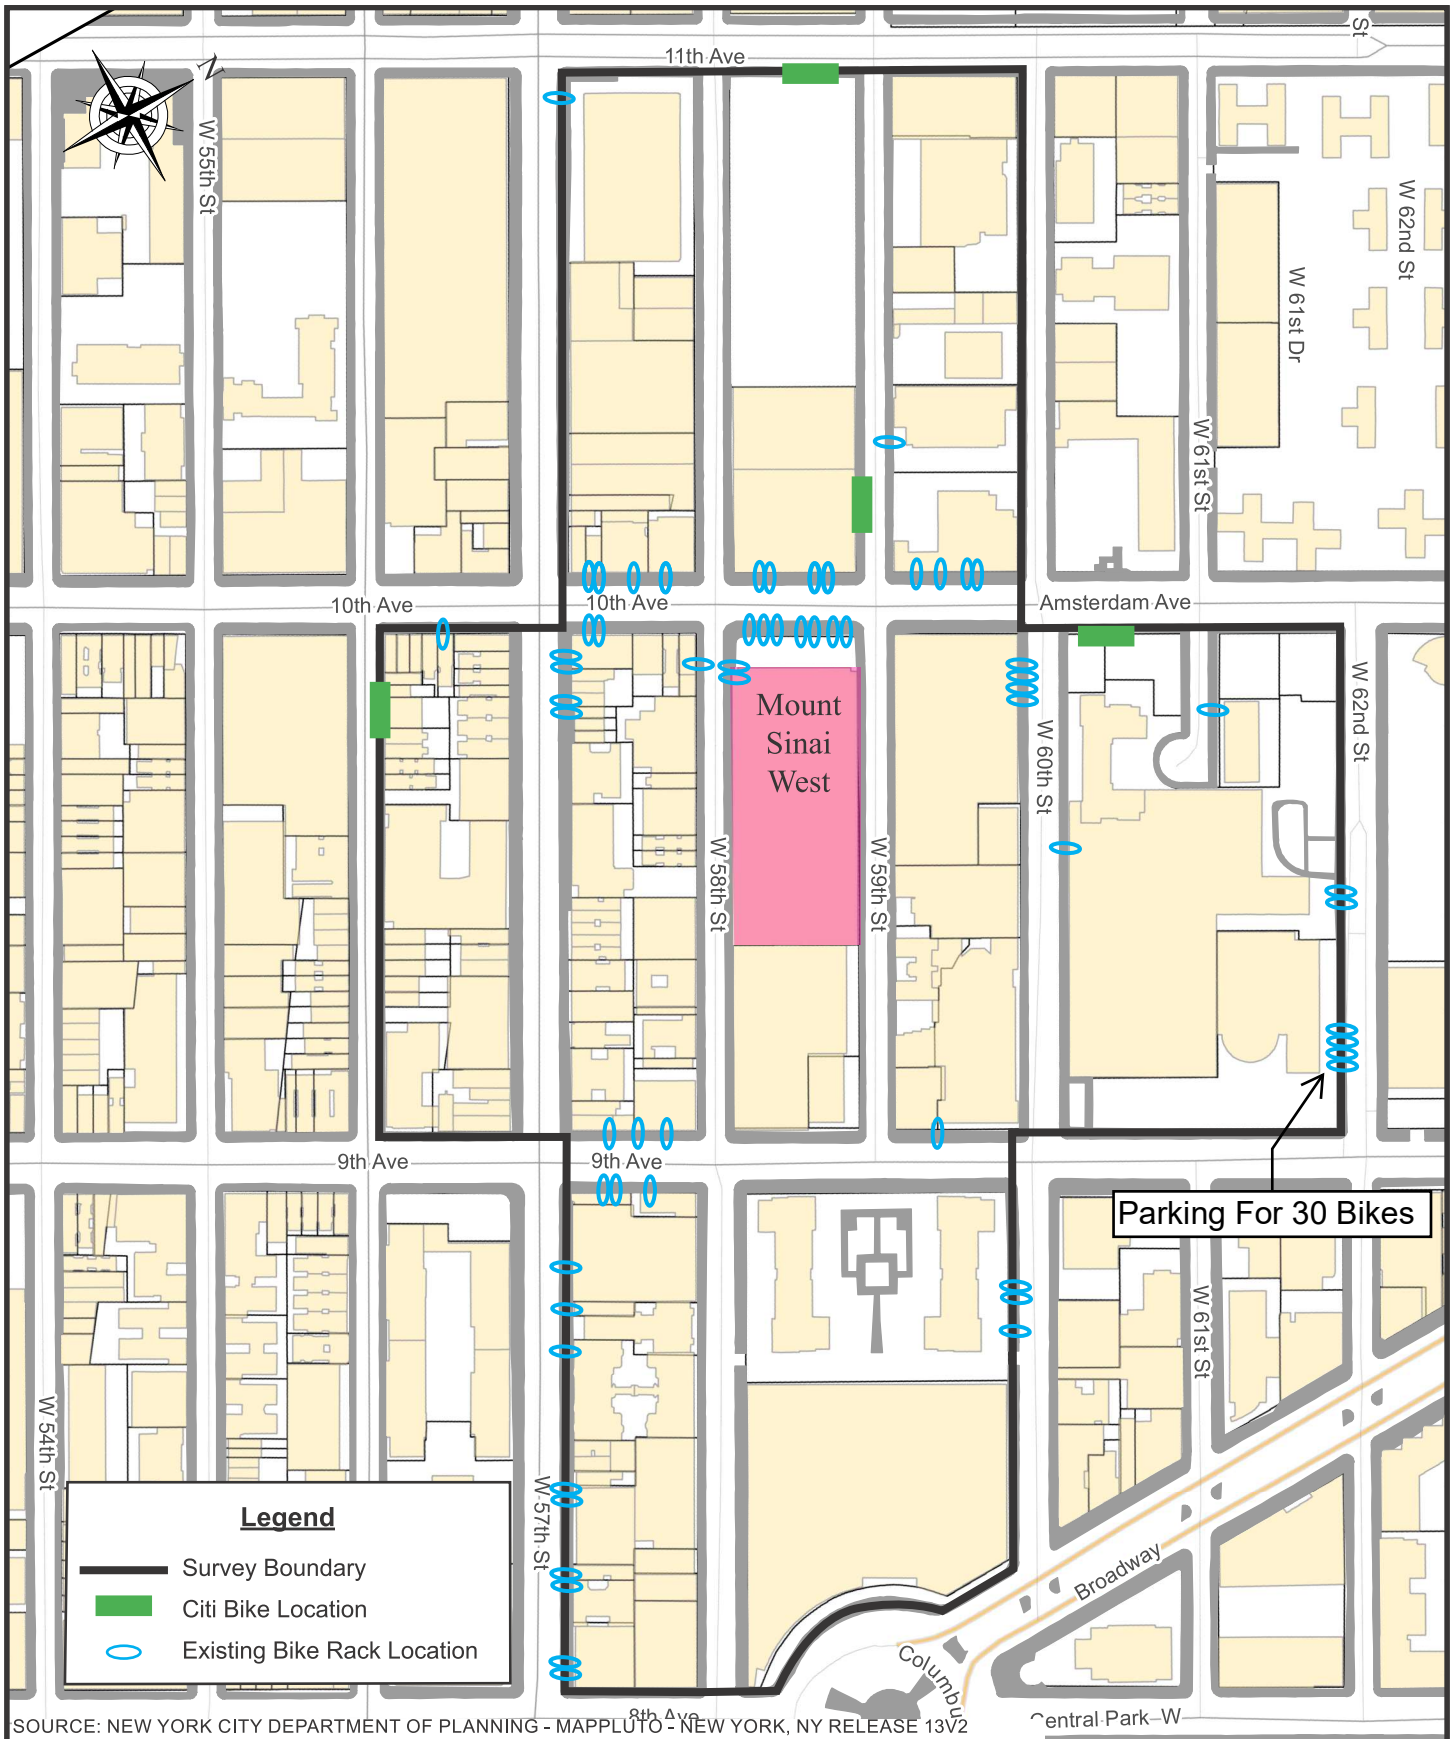

Mount Sinai West

Location	# of Bike Racks	# of Bikes	Citi Bike Docks*
10th Ave Btwn W 56th and W 57th St	1	2	0
W 56th Btwn 9th and 10th Ave	0	0	37
W 57th St Btwn 11th and 10th Ave	1	2	0
10th Ave Btwn W 58th and W 57th St	6	12	0
W 57th St Btwn 10th and 9th Ave	4	8	0
9th Ave twn W 58th and W 57th St	6	12	0
W 57th St Btwn 9th and 8th Ave	9	18	0
11th Ave Btwn W 59th and W 58th St	0	0	16
10th Ave Btwn W 59th and W 58th St	11	22	0
W 58th St Btwn 10th and 9th Ave	1	2	0
W 59th St Btwn 11th and 10th Ave	1	2	107
10th Ave Btwn W 60th St and W 59th St	4	8	0
Amsterdam Ave btwn 62nd and 60th	0	0	42
9th Ave Btwn W 59th and W 60th St	1	2	0
W 60th St Btwn Amsterdam and 9th Ave	5	10	0
W 60th St Btwn 9th Ave and Broadway	3	6	0
W 61st St Btwn Amsterdam and 9th Ave	1	2	0
W 62nd St Btwn Amsterdam and 9th Ave	32	64	0
Total	86	172	202

* The total number of total slots per location, there may be less bikes available.

Legend

- Survey Boundary
- Citi Bike Location
- Existing Bike Rack Location

SOURCE: NEW YORK CITY DEPARTMENT OF PLANNING - MAPPLUTO - NEW YORK, NY RELEASE 13V2

MOUNT SINAI WEST
1000 TENTH AVENUE
NEW YORK, NY 10019
SITE LOCATION MAP