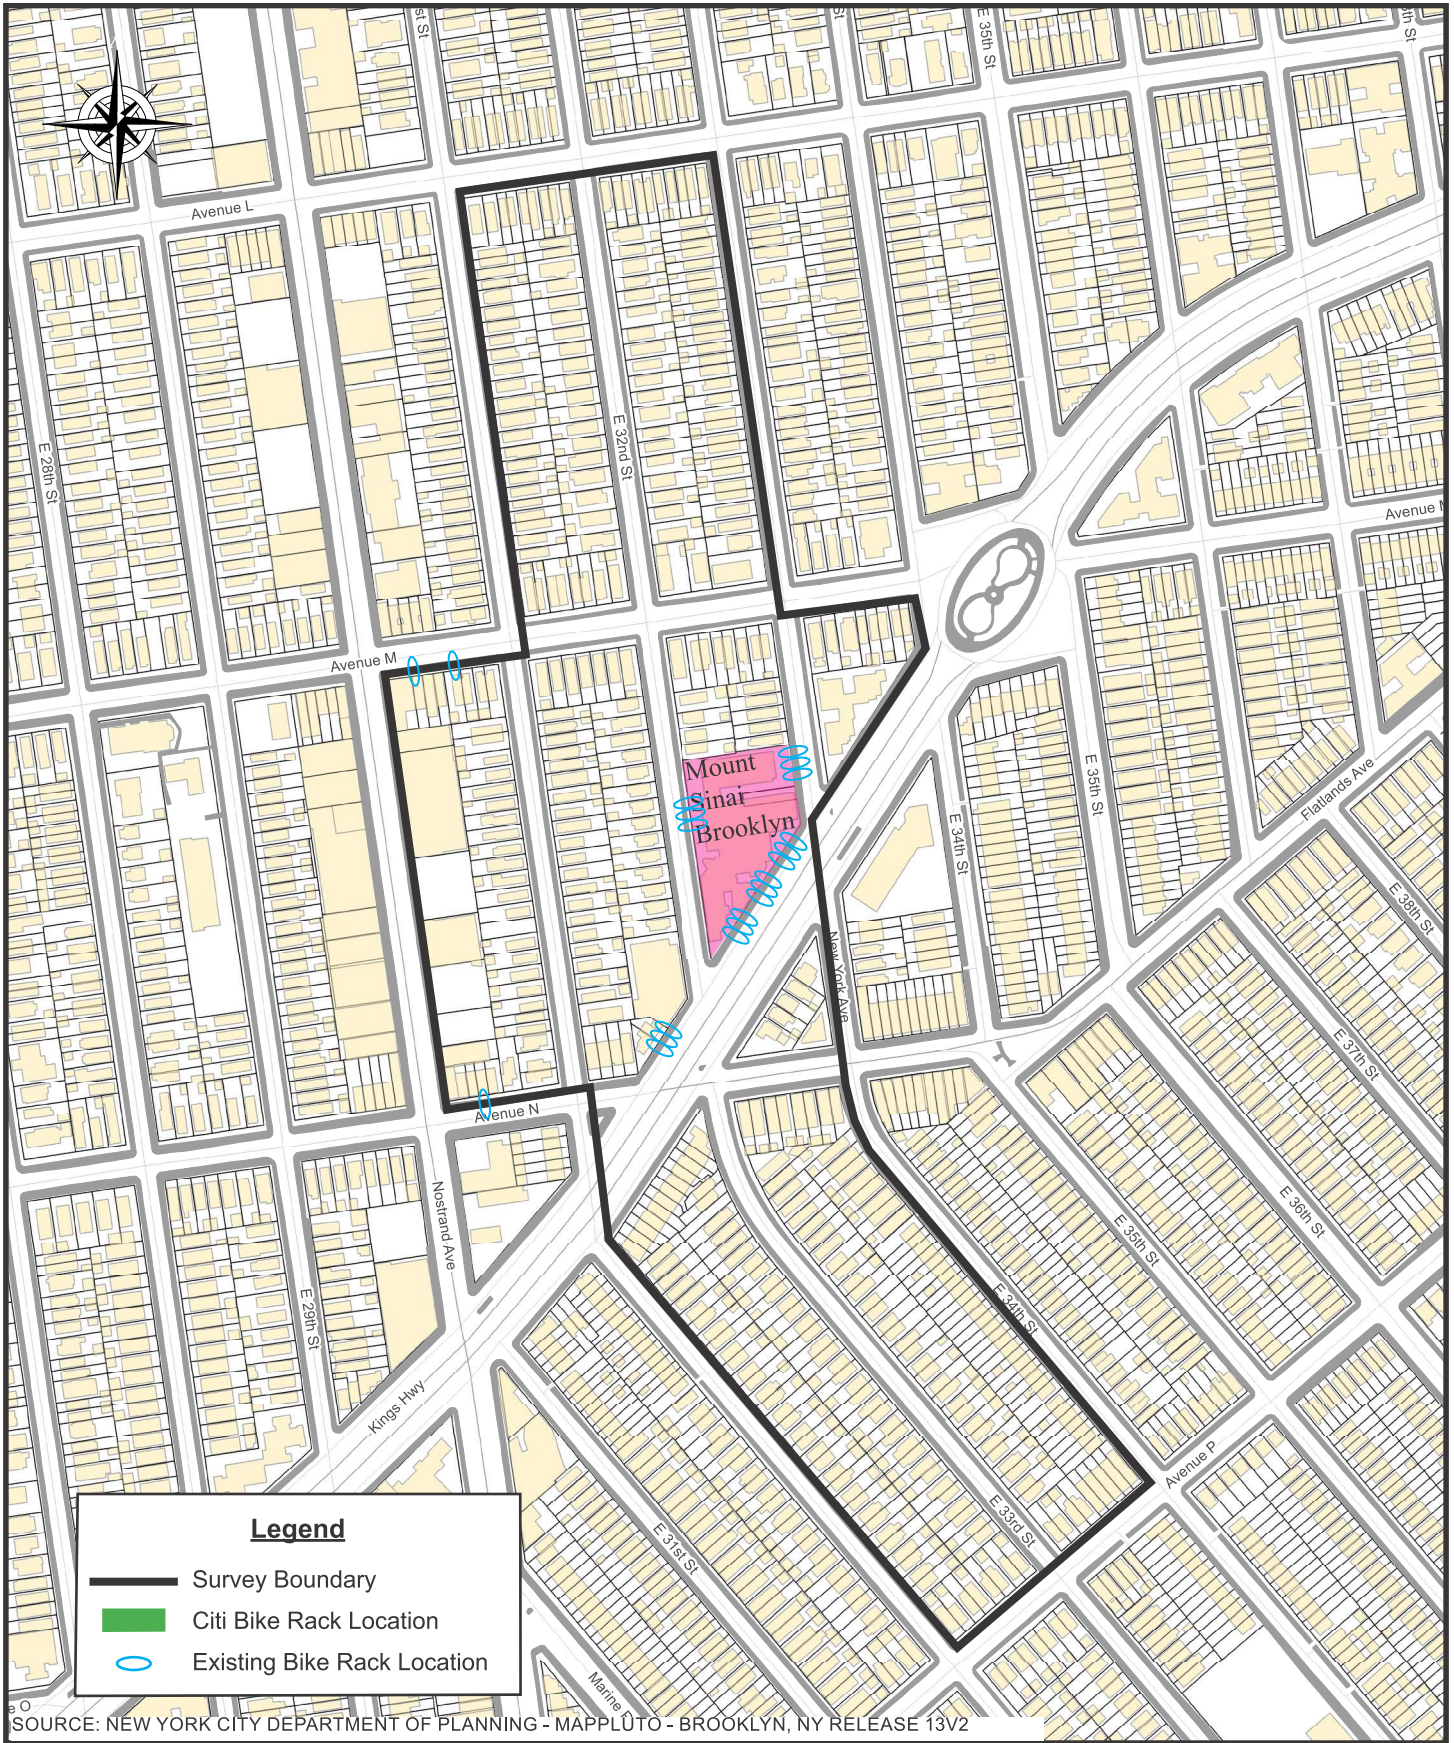

Mount Sinai Brooklyn

Location	# of Bike Racks	# of Bikes	Citi Bike Stations
Avenue M Btwn Nostrand Ave and E 31st St	2	4	0
Avenue N Btwn Nostrand Ave and E 31st	1	2	0
E 32nd St Btwn Avenue M and New York Ave	3	6	0
Kings Hwy Btwn E 32nd St and E 31st St	3	6	0
Kings Hwy Btwn E 32nd St and NY Ave	9	18	0
New York Ave Btwn E 33rd and E 32nd St	6	12	0
Total	24	48	0

Legend

- Survey Boundary
- Citi Bike Rack Location
- Existing Bike Rack Location

SOURCE: NEW YORK CITY DEPARTMENT OF PLANNING - MAPPLUTO - BROOKLYN, NY RELEASE 13V2

MOUNT SINAI BROOKLYN
3201 KINGS HIGHWAY
BROOKLYN, NY 11234
SITE LOCATION MAP