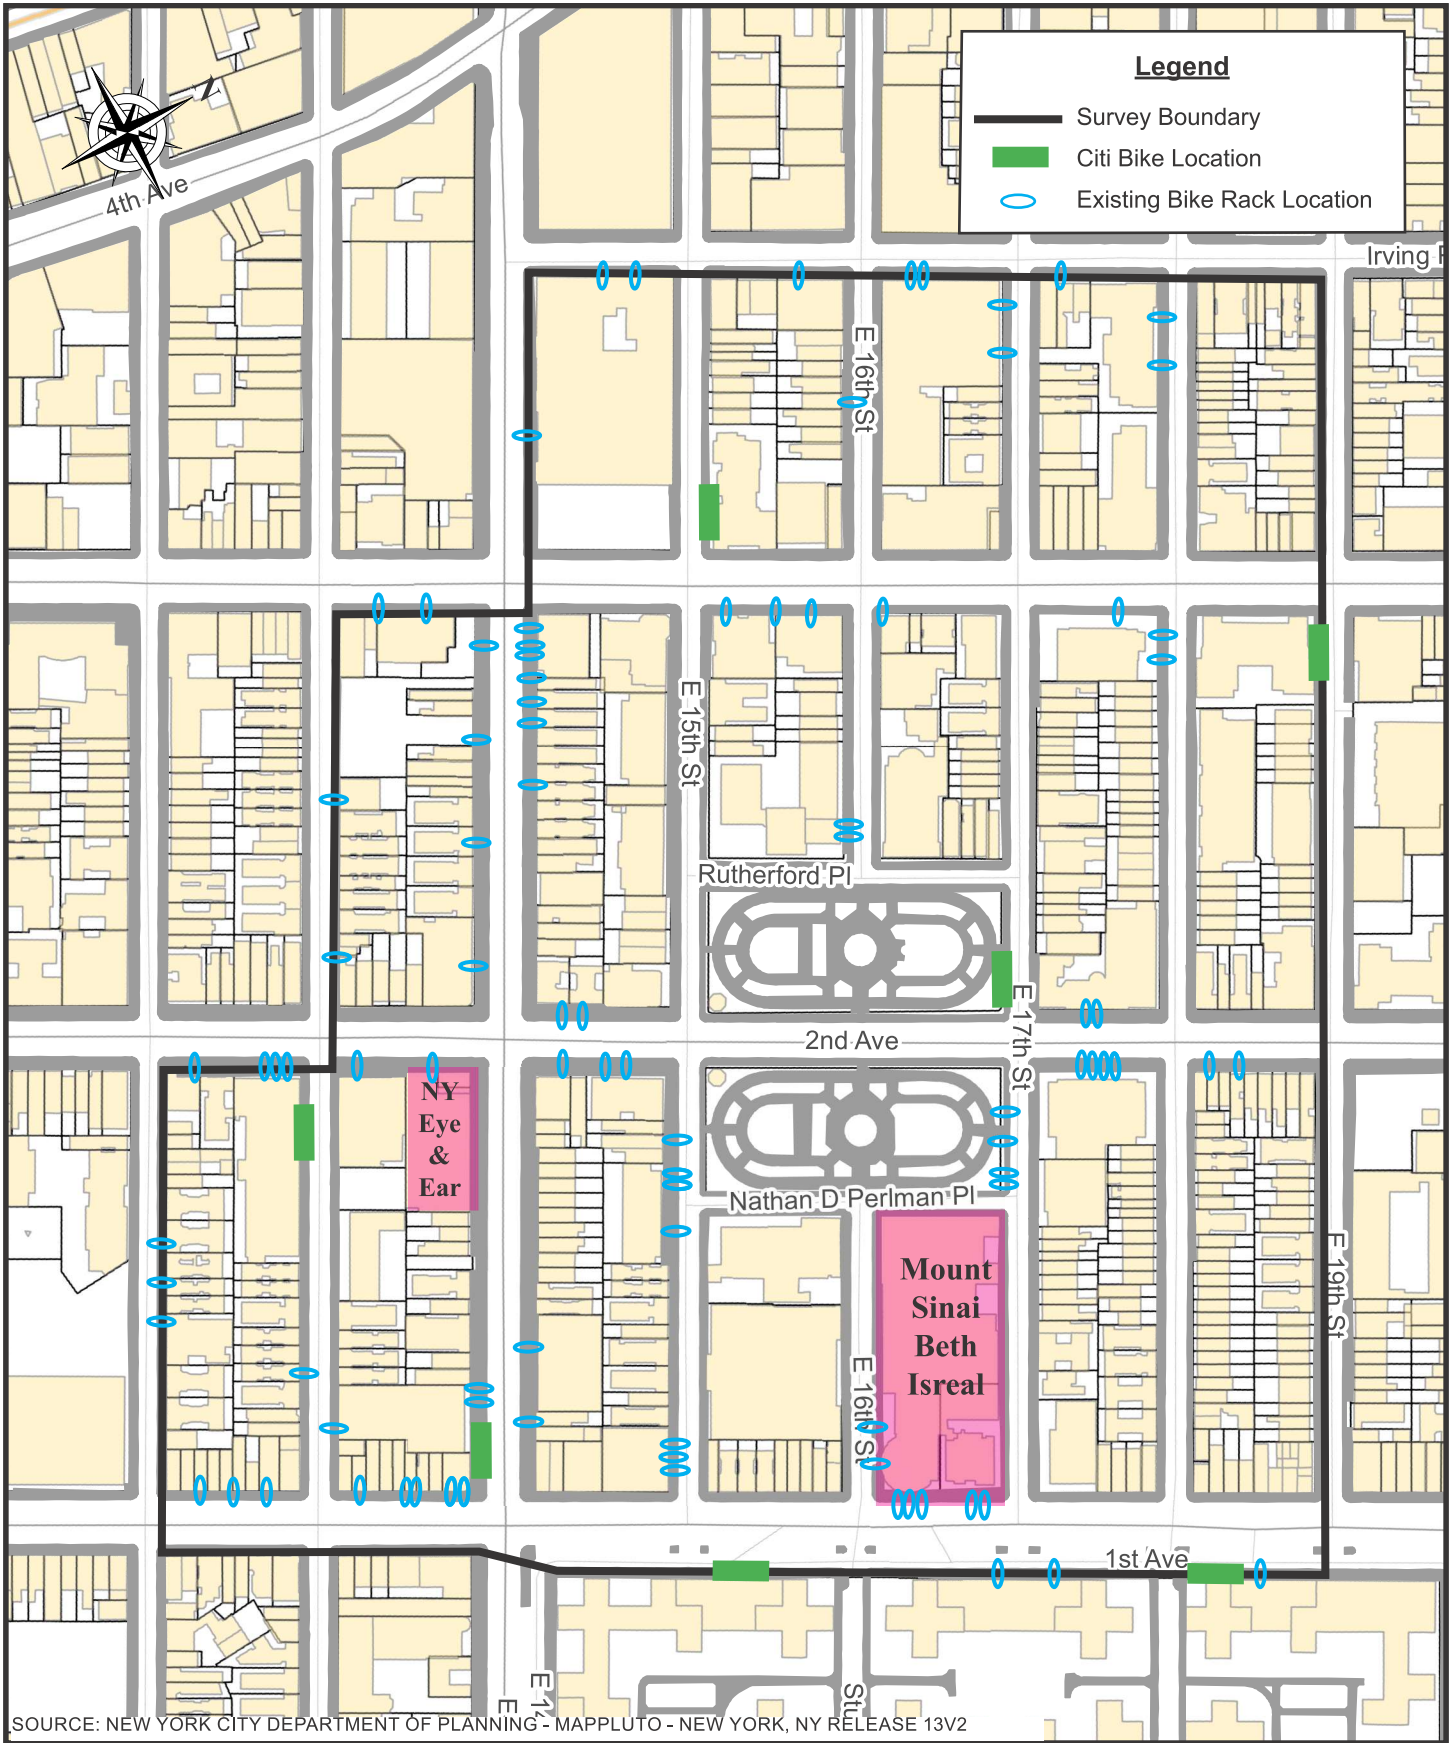

Mount Sinai Beth Israel and New York Eye and Ear

Location	# of Bike Racks	# of Bikes	Citi Bike Docks*
2nd Ave Btwn E 12th and 13th St	4	8	0
E 12th St Btwn 2nd and 1st Ave	3	6	0
1st Ave Btwn E 12th and E 13th St	3	6	0
3rd Ave Btwn E 13th and E 14th St	2	4	0
E 13th St Btwn 3rd and 2nd Ave	2	4	0
2nd Ave Btwn E 13th and 14th St	2	4	0
E 13th St Btwn 2nd and 1st Ave	2	4	51
1st Ave Btwn E 13th and E 14th St	5	10	0
Irving Pl Btwn E 14th and E 15th St	2	4	0
E 14th St Btwn Irving Pl and 3rd Ave	1	2	0
E 14th St Btwn 3rd and 2nd Ave	11	22	0
2nd Ave Btwn E 14th and E 15th St	5	10	0
E 14th St Btwn 2nd and 1st Ave	4	8	30
Irving Pl Btwn E 15th and E 16th St	1	2	0
E 15th St Btwn Irving Pl and 3rd Ave	0	0	78
3rd Ave Btwn E 15th and E 16th Ave	3	6	0
E 15th St Btwn 2nd and 1st Ave	7	14	0
1st Ave Btwn E 15th and E 16th St	0	0	46
Irving Pl Btwn E 16th and E 17th St	1	2	0
E 17th St Btwn Rutherford Pl and 2nd Ave	0	0	48
E 17th St Btwn 2nd Ave Nathan D Pearlman Pl	4	8	0
E 16th St Btwn Irving Pl and 3rd Ave	1	2	0
3rd Ave Btwn E 16th and E 17th Ave	2	4	0
E 16th St Btwn 3rd Ave and Rutherford Pl	2	4	0
Irving Pl Btwn E 17th and E 18th St	1	2	0
E 17th St Btwn Irving and 3rd Ave	2	4	0
3rd Ave Btwn E 17th and E 18th Ave	1	2	0
2nd Ave Btwn E 17th and E 18th Ave	6	12	0
1st Ave Btwn E 17th and E 18th St	2	4	0
E 18th St Btwn Irving Pl and 3rd Ave	2	4	0
E 18th St Btwn 3rd and 2nd Ave	2	4	0
2nd Ave Btwn E 18th and E 19th St	2	4	0
1st Ave Btwn E 17th and E 16th St	5	10	0
E 16th At Btwn Nathan D Pearlman Pl and 1st Ave	2	4	0
1st Ave Btwn E 18th and E 19th St	1	2	48
E 19th St Btwn 3rd and 2nd Ave	0	0	32
Total	93	186	333

* The total number of total slots per location, there may be less bikes available.

MOUNT SINAI BETH ISRAEL
AND
NEW YORK EYE AND EAR INFIRMARY

SITE LOCATION MAP