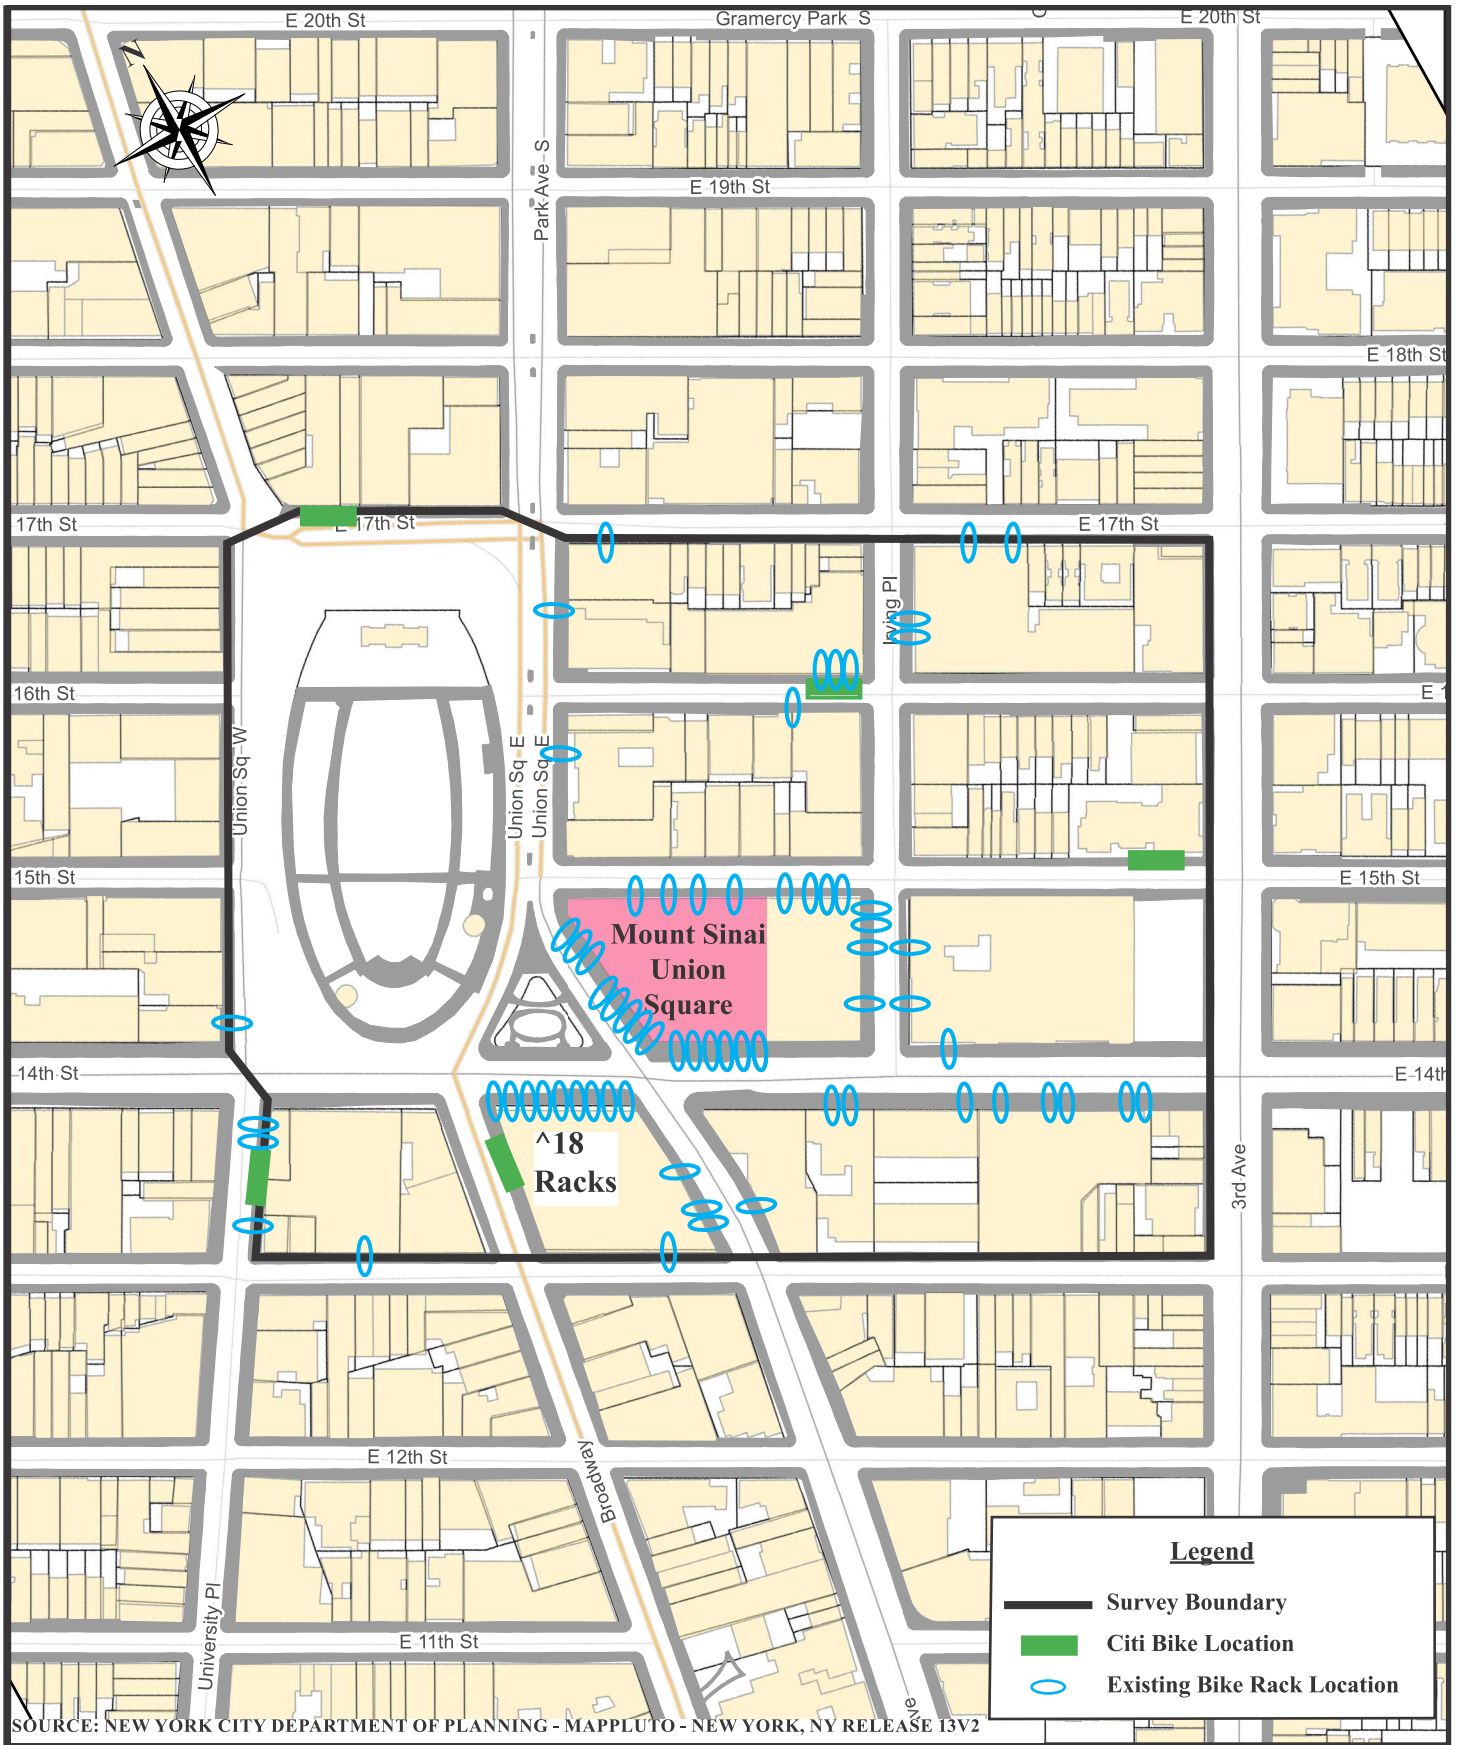

* The total number of total slots per location, there may be less bikes available.

SOURCE: NEW YORK CITY DEPARTMENT OF PLANNING - MAPPLUTO - QUEENS, NY RELEASE 13V2

MOUNT SINAI QUEENS
 25-10 30TH AVENUE
 QUEENS, NY 11102
 SITE LOCATION MAP

Mount Sinai Union Square			
Location	# of Bike Racks	# of Bikes	Citi Bike Docks*
E 17th St Btwn Union Sq W Union Sq E	0	0	59
Union Square W Btwn E 14th and E 15th St	1	2	0
University Pl Btwn E 13th St and E 14th St	3	6	51
E 13th St Btwn University Pl and Broadway	1	2	0
E 17th St Btwn Union Sq E and Irving Pl	1	2	0
Union Sq E Btwn E 17th and E 16th St	1	2	0
E 16th St Btwn Union Sq E and Irving Pl	4	8	78
Union Sq E Btwn E 16th and E 15th St	1	2	0
Union Sq E Btwn E 15th and E 14th St	8	16	0
E 15th St Btwn Union Sq E and Irving Pl	8	16	0
E 14th St Btwn Union Sq E and Irving Pl	6	12	0
E 14th St Btwn Broadway and 4th Ave	18	36	0
Broadway Btwn E 14th St and E 13th St	0	0	104
E 13th St Btwn Broadway and 4th Ave	1	2	0
4th Ave Btwn 14th St and E 13th St	4	8	0
E 17th St Btwn Irving Pl and 3rd Ave	2	4	0
Irving Pl Btwn E 17th St and E 16th St	2	4	0
E 15th St Btwn Irving Pl and 3rd Ave	0	0	78
Irving Pl Btwn E 15th and E 14th St	6	12	0
E 14th St Btwn 4th and 3rd Ave	9	18	0
Total	76	152	370

* The total number of total slots per location, there may be less bikes available.

Legend

-  Survey Boundary
-  Citi Bike Location
-  Existing Bike Rack Location

SOURCE: NEW YORK CITY DEPARTMENT OF PLANNING - MAPPLUTO - NEW YORK, NY RELEASE 13V2