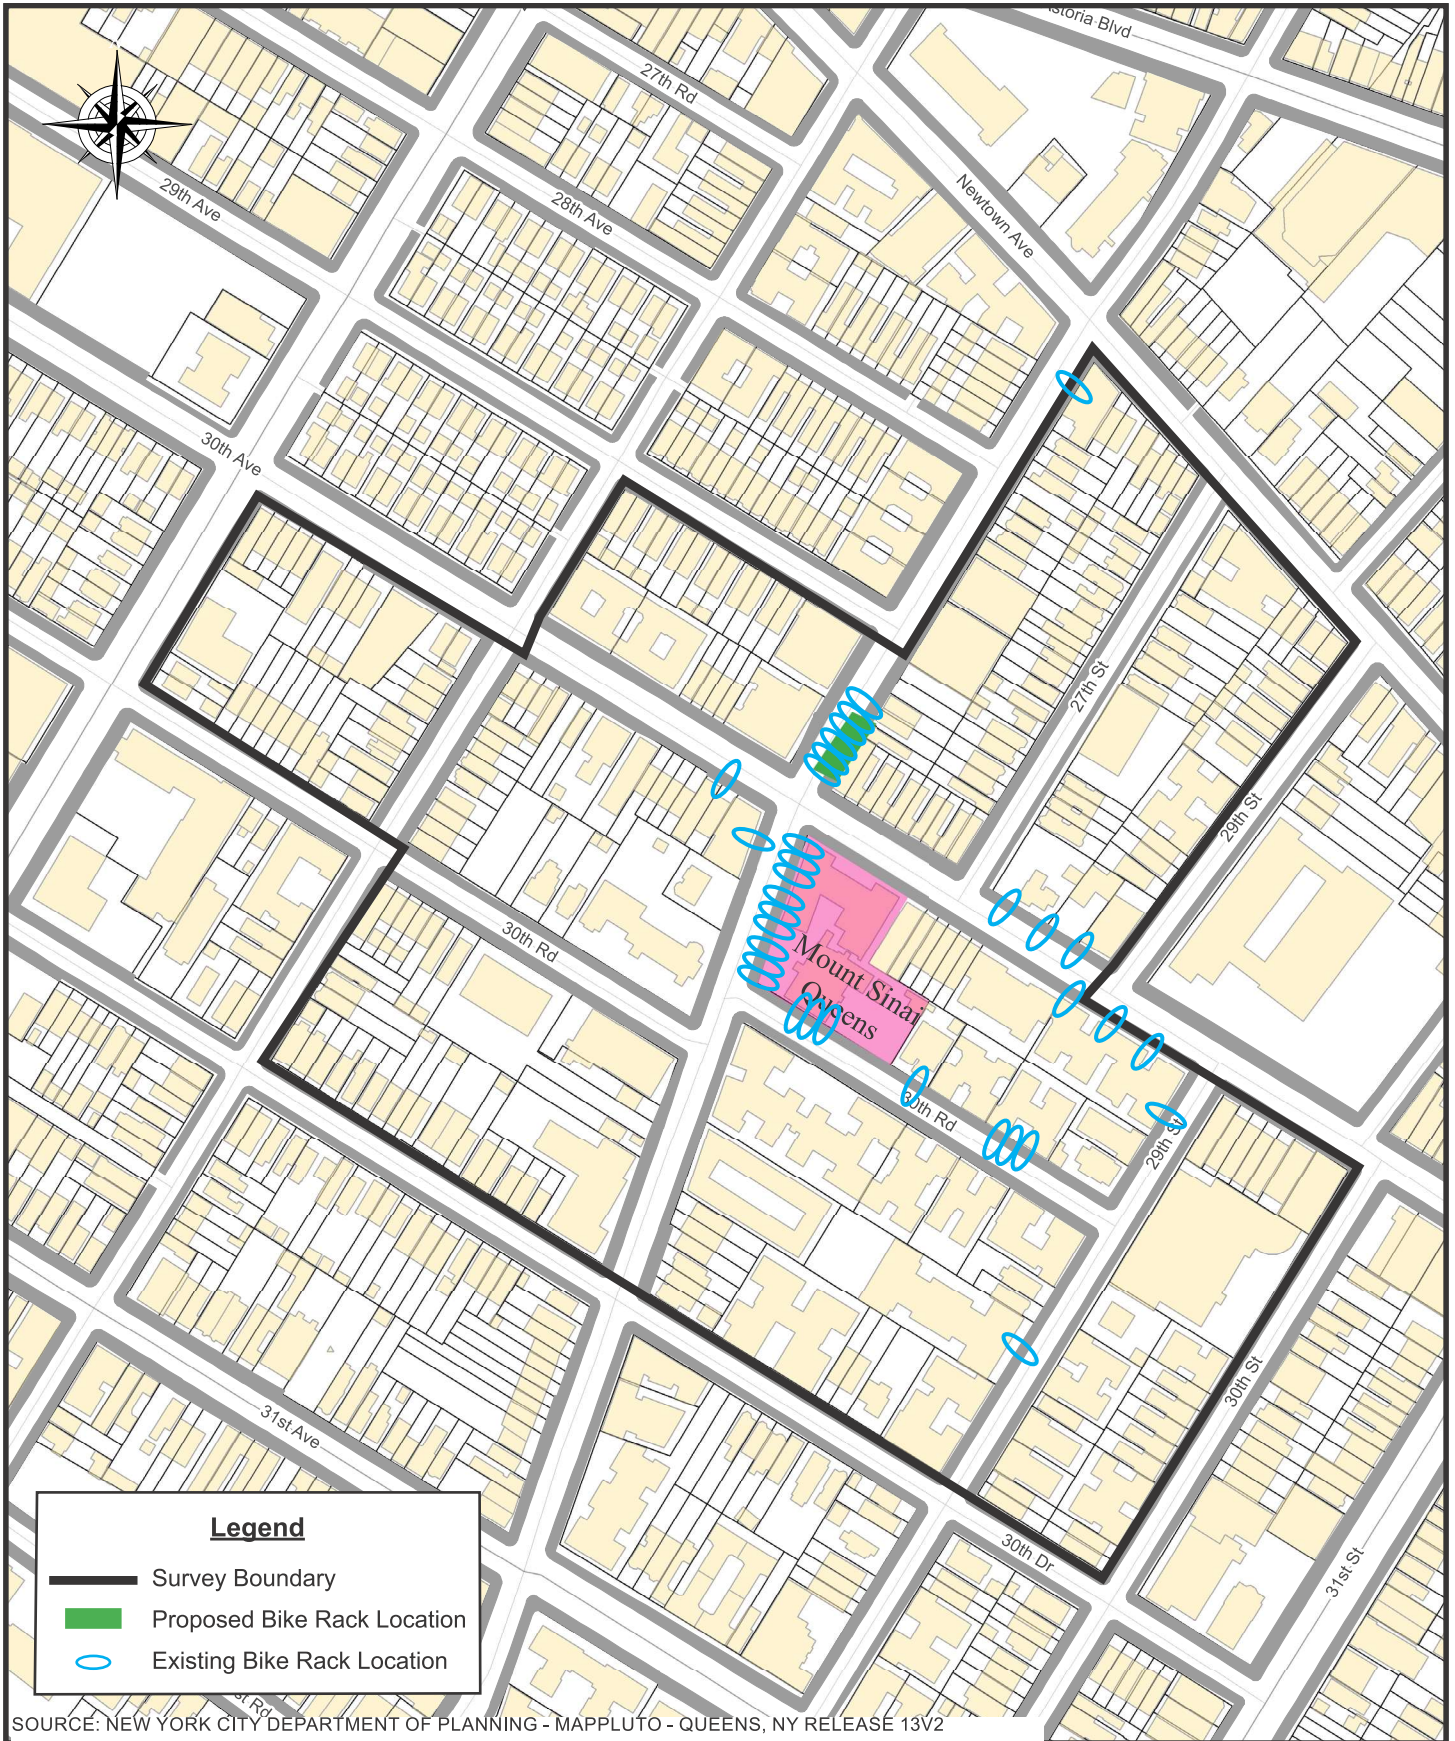

Mount Sinai Queens			
Location	# of Bike Racks	# of Bikes	Citi Bike Docks*
30th Ave Btwn 23rd St and Crescent St	1	2	0
Crescent St Btwn Newton and 28th Ave	1	2	0
Crescent St Btwn 29th and 30th Ave	6	12	23
Crescent St Btwn 30th Ave and 30th Rd	7	14	0
30th Rd Btwn Crescent St and 29th St	7	14	0
30th Ave Btwn Crescent St and 27th St	3	6	0
30th Ave Btwn 29th and 30th St	3	6	0
29th St Btwn 30th Ave and 30th Rd	1	2	0
29th St Btwn 30th Rd and 30th Dr	1	2	0
Total	30	60	23

* The total number of total slots per location, there may be less bikes available.

SOURCE: NEW YORK CITY DEPARTMENT OF PLANNING - MAPPLUTO - QUEENS, NY RELEASE 13V2

MOUNT SINAI QUEENS
25-10 30TH AVENUE
QUEENS, NY 11102
SITE LOCATION MAP