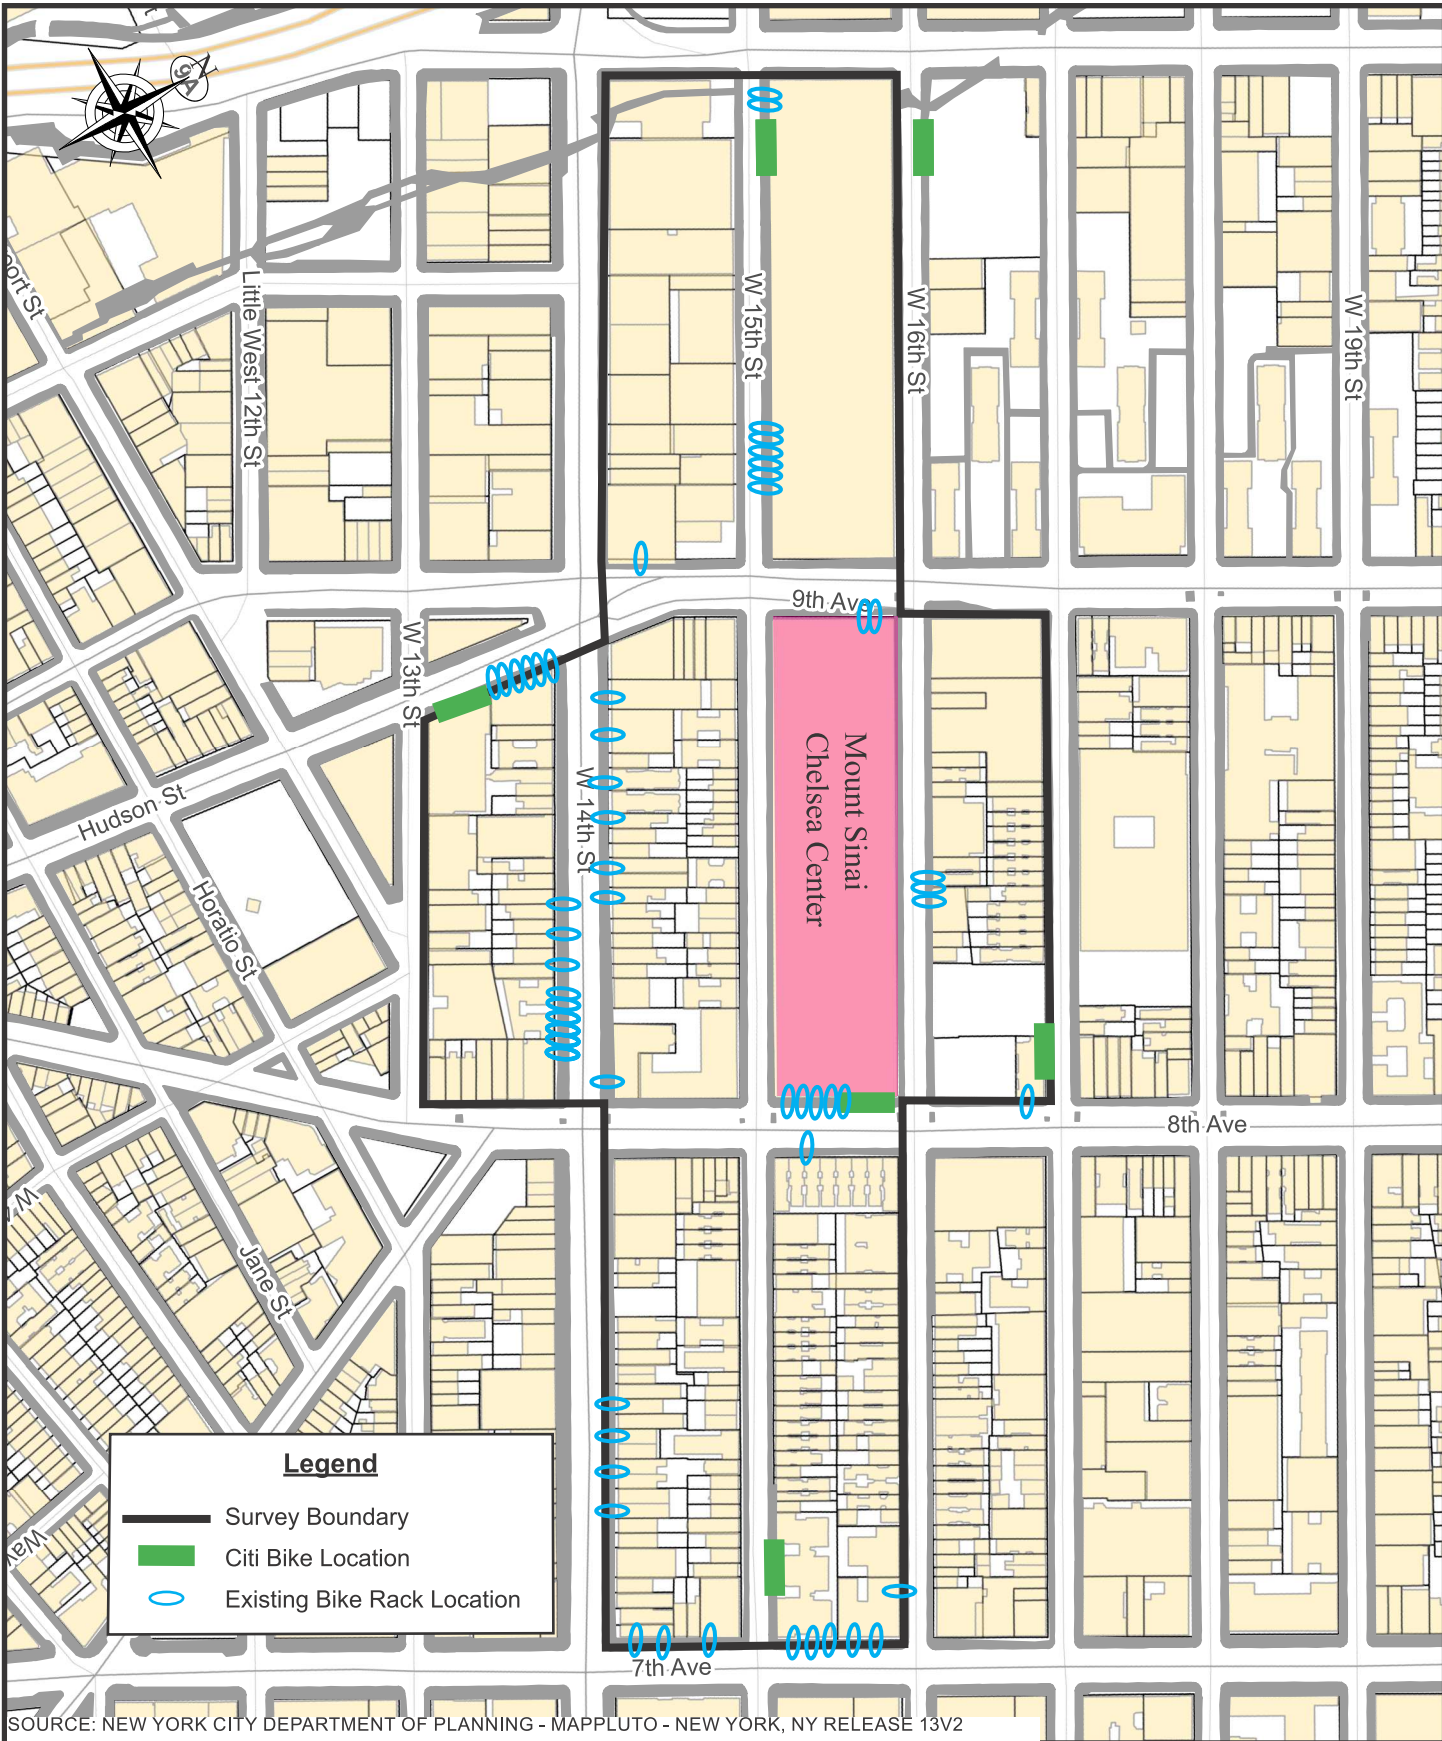

Mount Sinai Chelsea Center			
Location	# of Bike Racks	# of Bikes	Citi Bike Docks*
Hudson St Btwn W 13th and W 14th St	6	12	56
W 15th St Btwn 10th and 9th Ave	8	16	53
9th Avenue Btwn W 14th and W 15th St	1	2	0
W 14th St Btwn 9th and 8th Ave	16	32	0
W 14th St Btwn 8th and 7th Ave	4	8	0
7th Ave Btwn W 14th and W 15th St	3	6	0
9th Ave Btwn W 15th and W 16th St	2	4	0
8th Ave Btwn W 15th and W 16th St	5	10	34
7th Ave Btwn W 15th and W 16th St	5	10	0
W 16th St Btwn 9th and 8th Ave	3	6	0
W 16th St Btwn 8th and 7th Ave	1	2	0
8th Ave Btwn W 16th and W 17th St	1	2	0
W 17th St Btwn 9th and 8th Ave	0	0	72
W 15th St Btwn 8th and 7th Ave	0	0	77
Total	55	110	292

* The total number of total slots per location, there may be less bikes available.

SOURCE: NEW YORK CITY DEPARTMENT OF PLANNING - MAPPLUTO - NEW YORK, NY RELEASE 13V2

THE BLAVATNIK FAMILY CHELSEA MEDICAL CENTER
325 WEST 15TH STREET
NEW YORK, NY 10011
SITE LOCATION MAP